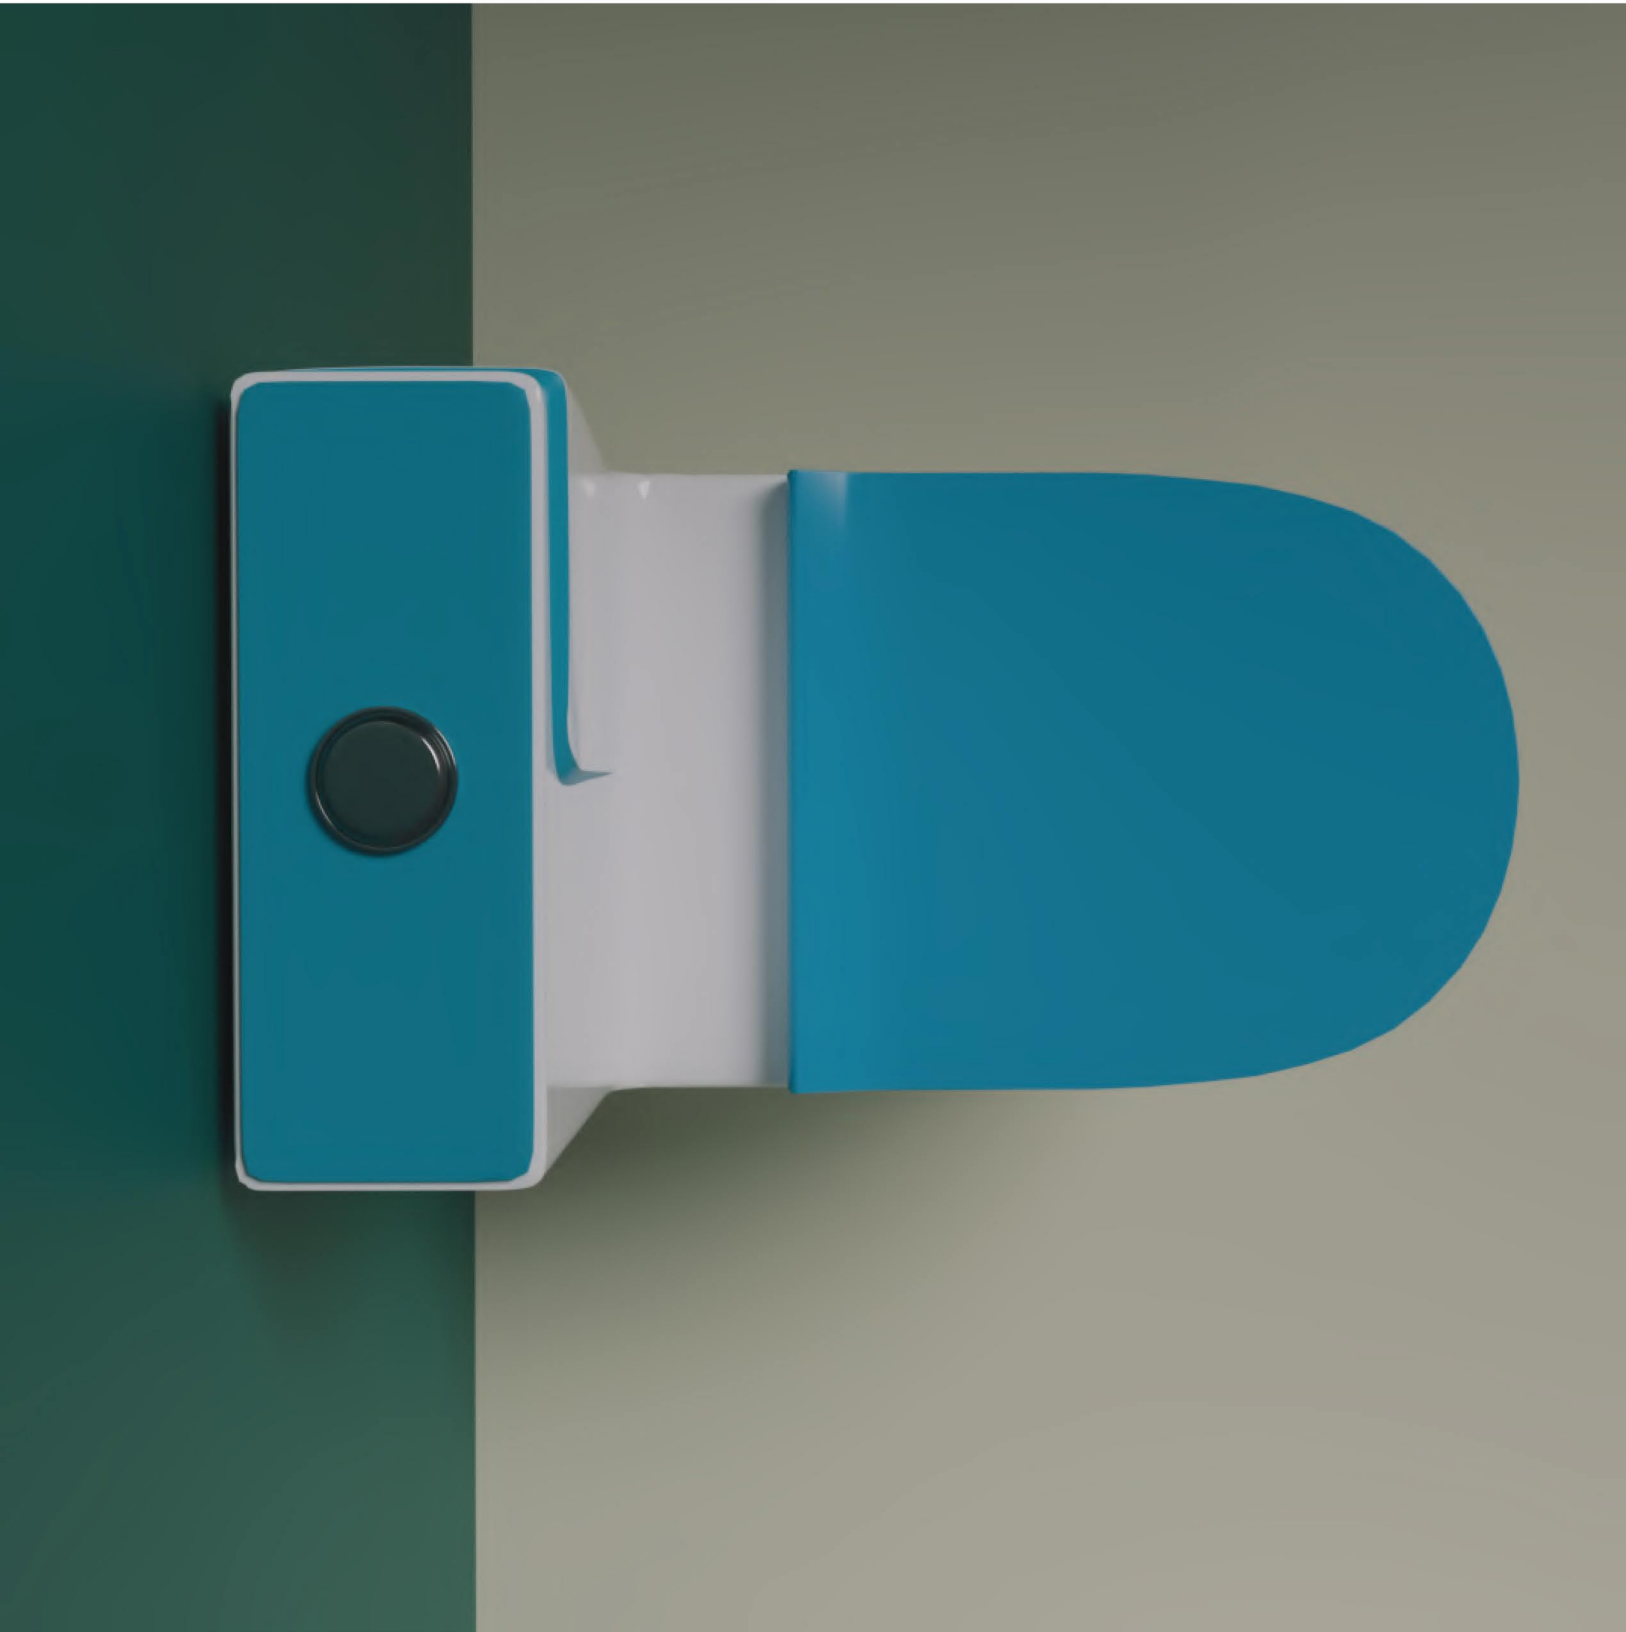

Category
ONEPIECE CLOSET

Sizes
660L x 355W x 730H mm

Siphonic
S Trap 225mm/300mm

Washdown
S Trap 225mm
P Trap 180mm

Code
RM - 1008

n

ULTIMATE
STYLE OF LUXURY

ICON