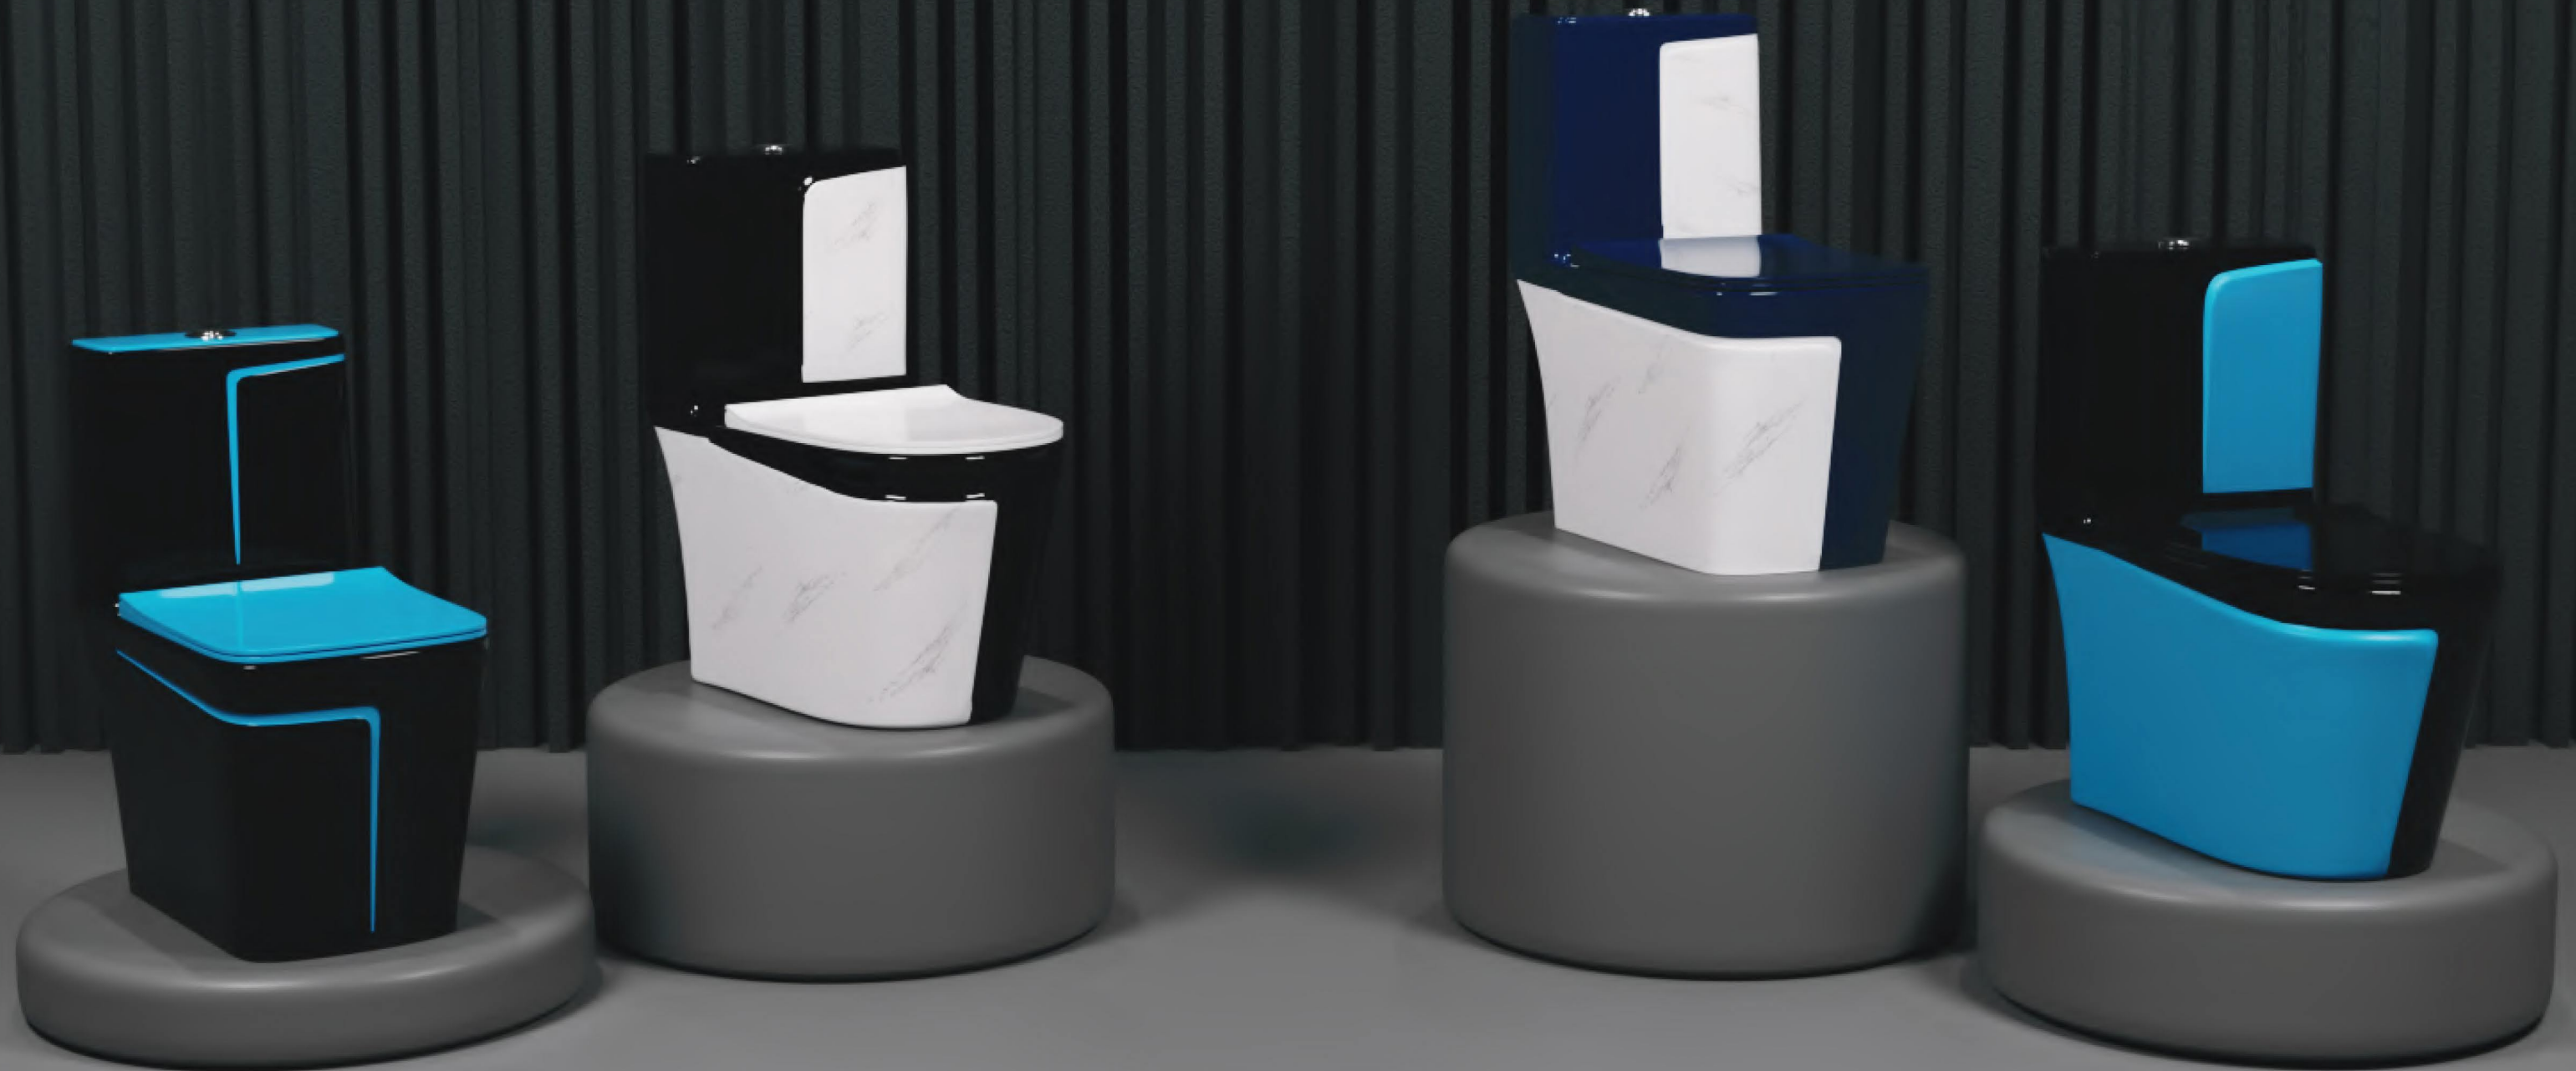

ONE PIECE
CLOSET
COLLECTION

LeOXTM
CERAMIC

ULTIMATE
STYLE OF LUXURY

ICON

Category
ONEPIECE CLOSET

Sizes
660L x 375W x 740H mm

Washdown
S Trap 225mm
P Trap 180mm

Code
RM - 2001