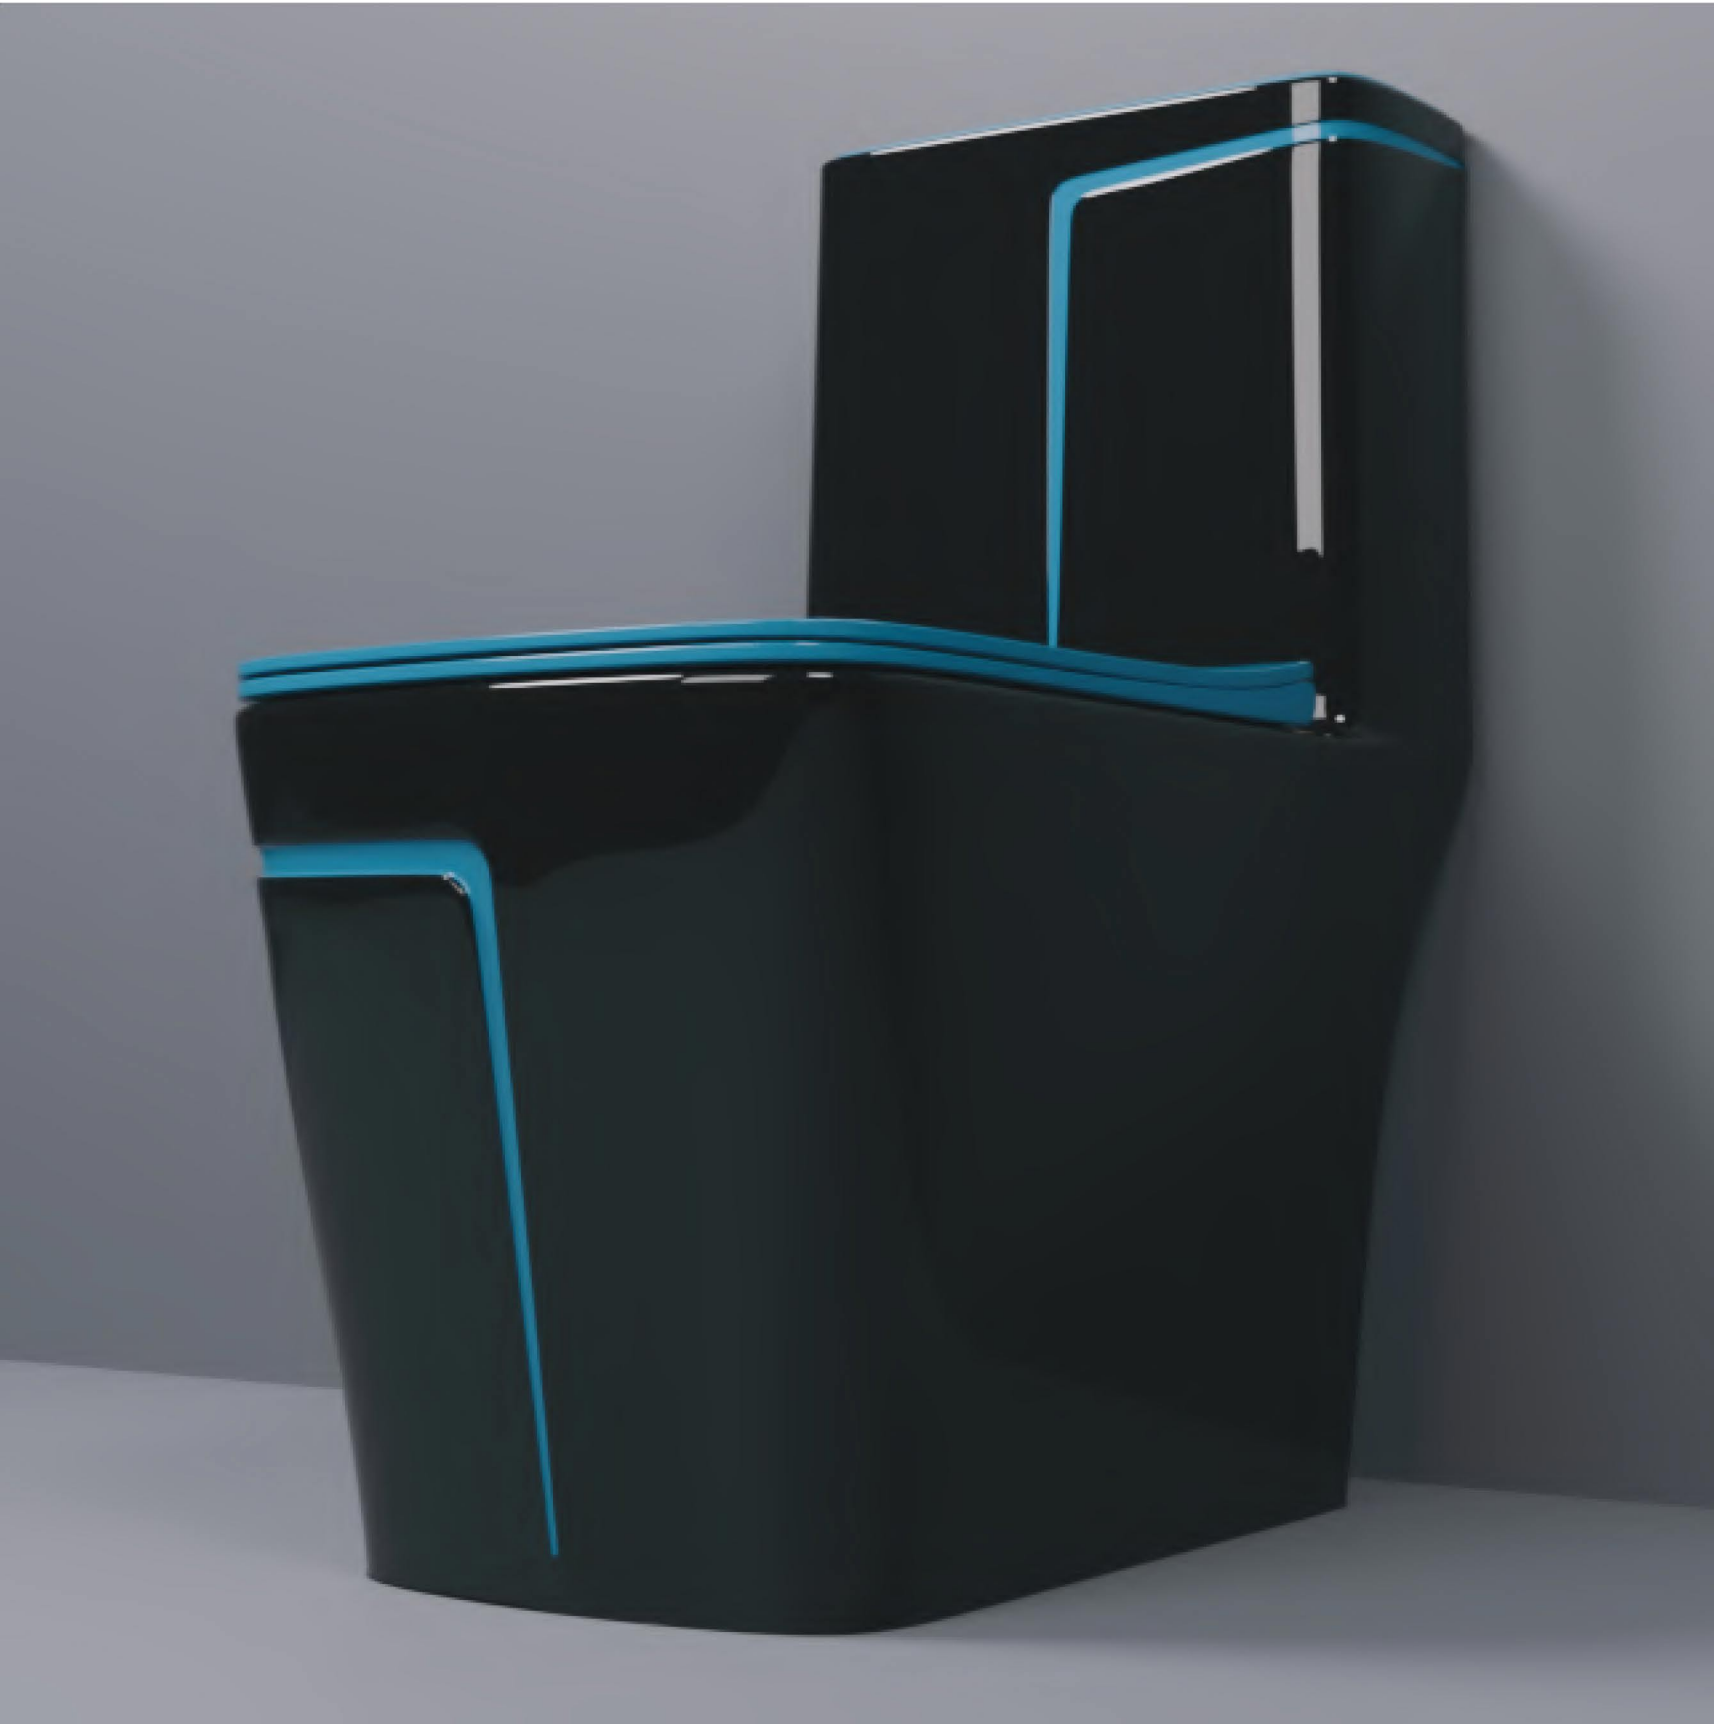

Siphonic
S Trap 225mm/300mm

Washdown
S Trap 225mm
P Trap 180mm

Code
RM - 1019

n

ULTIMATE
STYLE OF LUXURY

ICON

Category
ONEPIECE CLOSET

Sizes
660L x 375W x 740H mm